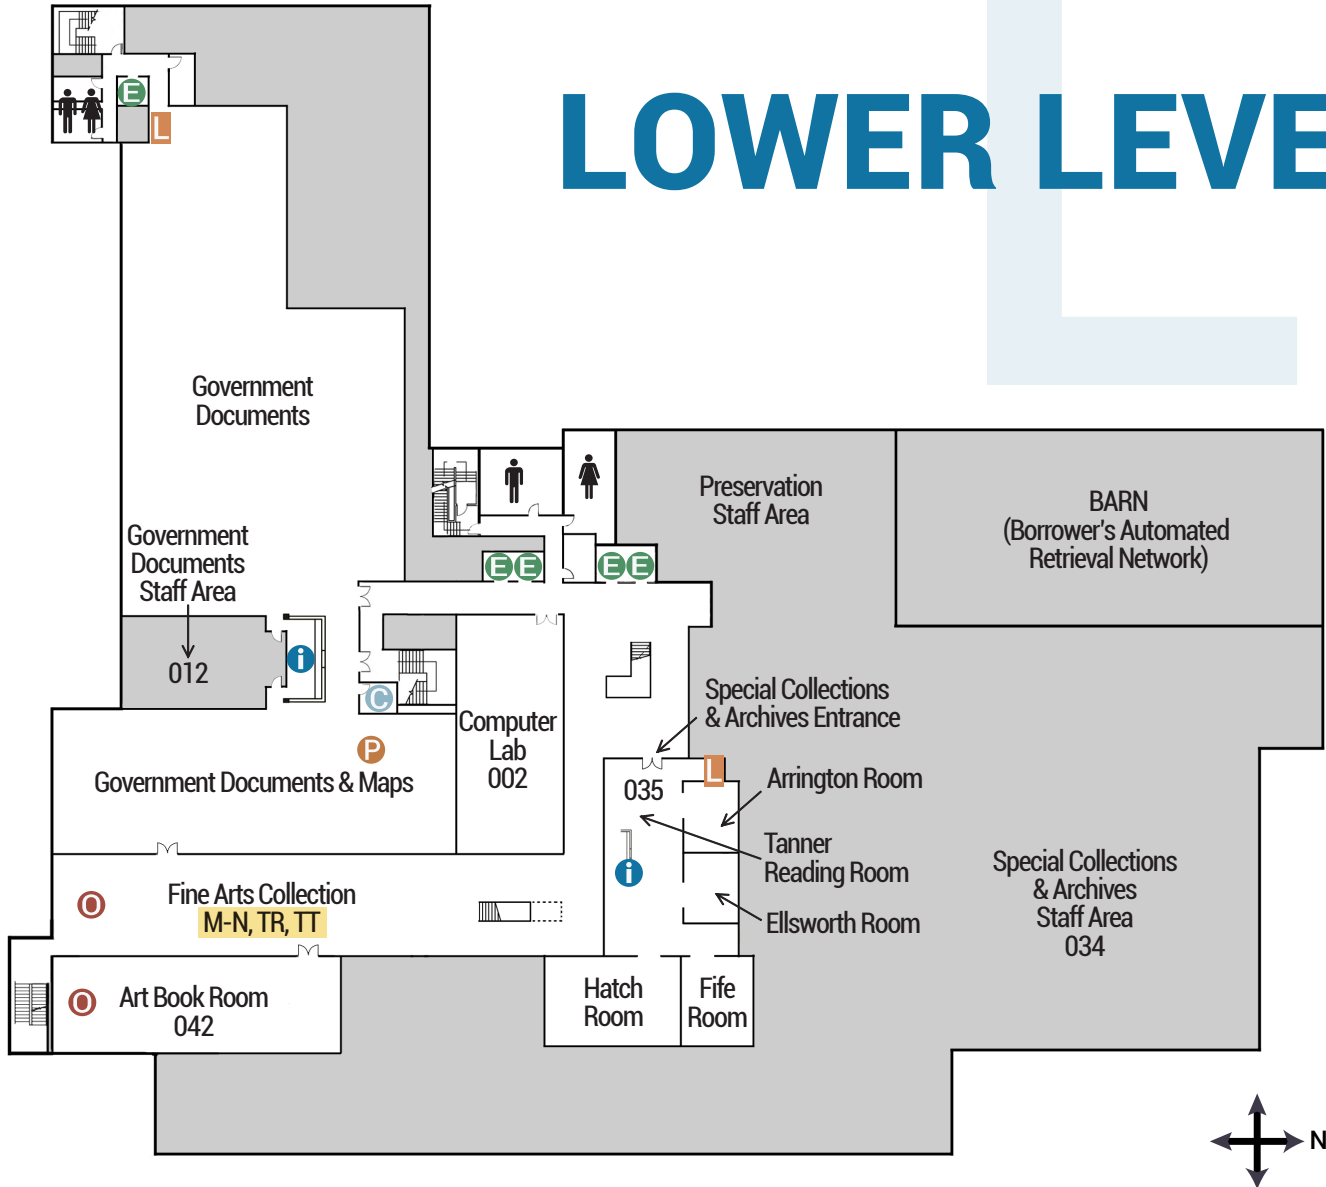

# LOWER LEVEL

## Room Guide

- Group Study Rooms
- Group Study Rooms w/ PC & Large Wall Monitor
- Viewing Rooms
- Classrooms / Lecture Halls / Instruction Labs
- Staff / Non-Public Areas

## Symbol Guide

- i Information Desk
- ♿ Restrooms (all ♿ accessible)
- P Public Computer
- E Elevator
- C Copier
- ☎ Telephone
- L Lockers
- \$ ATM
- R Reference Collection
- T Thesis/Dissertation Drop-off/Pick-up
- Q Quiet Study Areas
- O Oversized Books